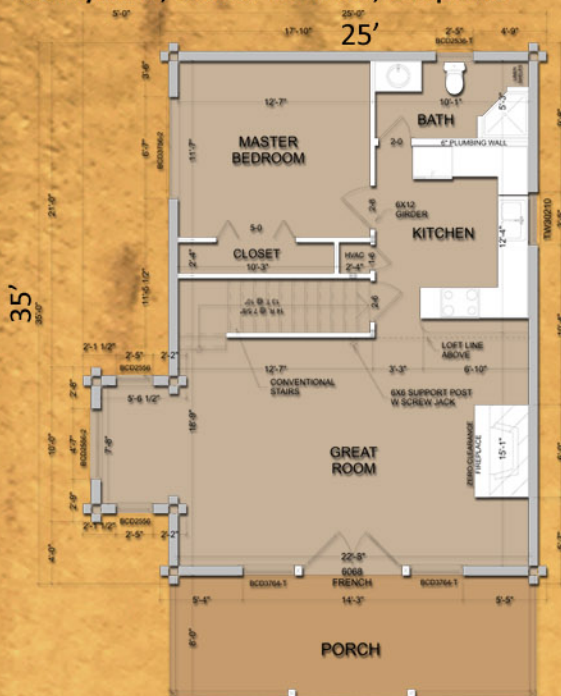

Comfy Cabins is a division of
Natural Element Homes, LLC

natural element homes

www.NaturalElementHomes.com
114 County Road 577 Englewood, TN
© Copyright 2012, Natural Element Homes, LLC